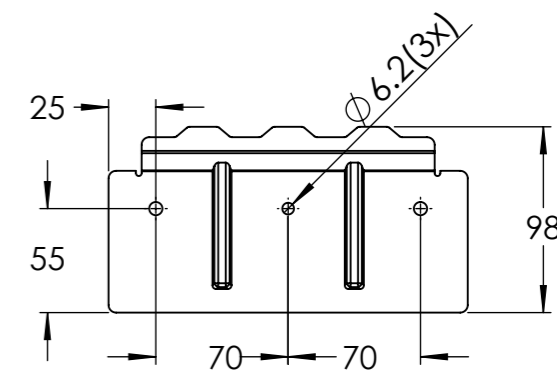

Dimension Drawing - Phoenix Inverter

| | |
|--------------|-------------------------------------|
| PIN122160000 | Phoenix Inverter 12/1600 230V Smart |
| PIN242160000 | Phoenix Inverter 24/1600 230V Smart |
| PIN482160000 | Phoenix Inverter 48/1600 230V Smart |
| PIN122200000 | Phoenix Inverter 12/2000 230V Smart |
| PIN242200000 | Phoenix Inverter 24/2000 230V Smart |
| PIN482200000 | Phoenix Inverter 48/2000 230V Smart |

Dimensions in mm

victron energy
BLUE POWER