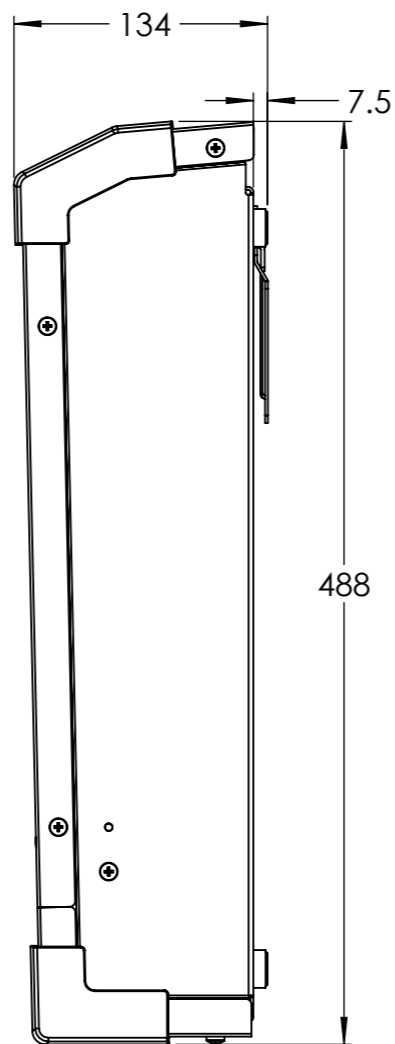

Dimension Drawing - Phoenix Inverter

| | |
|--------------|-------------------------------------|
| PIN122160000 | Phoenix Inverter 12/1600 230V Smart |
| PIN242160000 | Phoenix Inverter 24/1600 230V Smart |
| PIN482160000 | Phoenix Inverter 48/1600 230V Smart |
| PIN122200000 | Phoenix Inverter 12/2000 230V Smart |
| PIN242200000 | Phoenix Inverter 24/2000 230V Smart |
| PIN482200000 | Phoenix Inverter 48/2000 230V Smart |

Dimensions in mm

victron energy
BLUE POWER