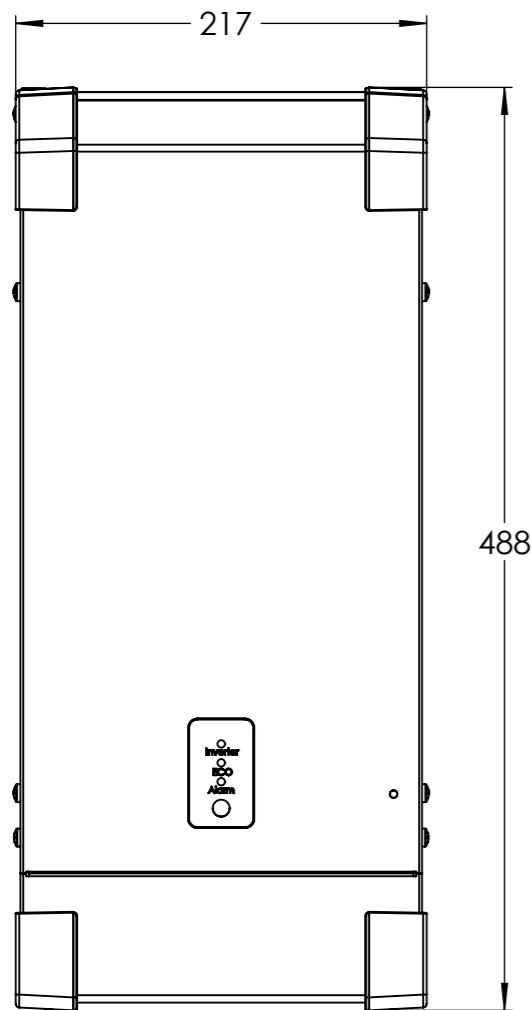

Dimension Drawing - Phoenix Inverter

| | |
|--------------|-------------------------------------|
| PIN122160000 | Phoenix Inverter 12/1600 230V Smart |
| PIN242160000 | Phoenix Inverter 24/1600 230V Smart |
| PIN482160000 | Phoenix Inverter 48/1600 230V Smart |
| PIN122200000 | Phoenix Inverter 12/2000 230V Smart |
| PIN242200000 | Phoenix Inverter 24/2000 230V Smart |
| PIN482200000 | Phoenix Inverter 48/2000 230V Smart |

Dimensions in mm

victron energy
BLUE POWER