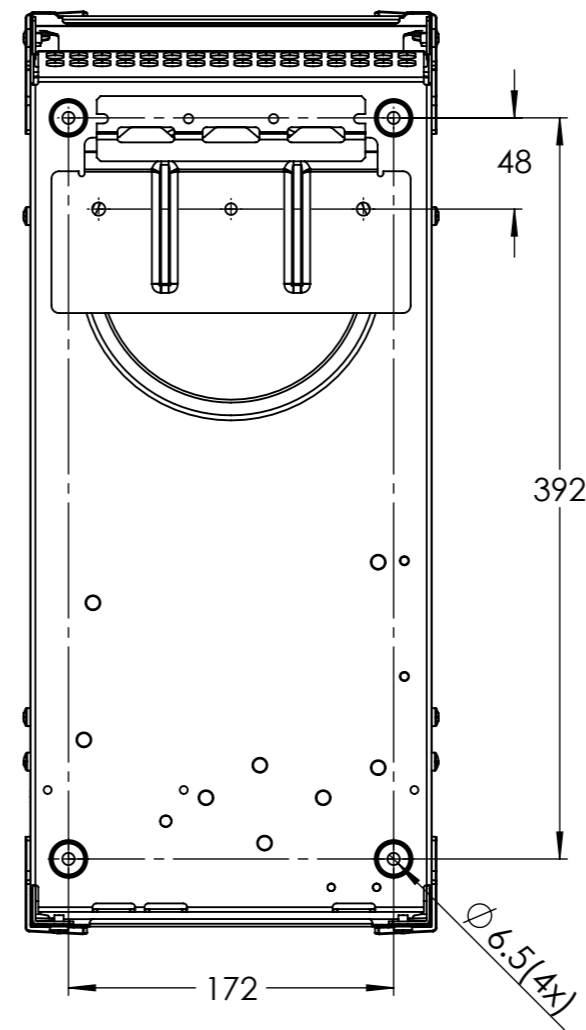

Dimension Drawing - Phoenix Inverter

| | |
|--------------|-------------------------------------|
| PIN122160000 | Phoenix Inverter 12/1600 230V Smart |
| PIN242160000 | Phoenix Inverter 24/1600 230V Smart |
| PIN482160000 | Phoenix Inverter 48/1600 230V Smart |
| PIN122200000 | Phoenix Inverter 12/2000 230V Smart |
| PIN242200000 | Phoenix Inverter 24/2000 230V Smart |
| PIN482200000 | Phoenix Inverter 48/2000 230V Smart |

Dimensions in mm

victron energy
BLUE POWER